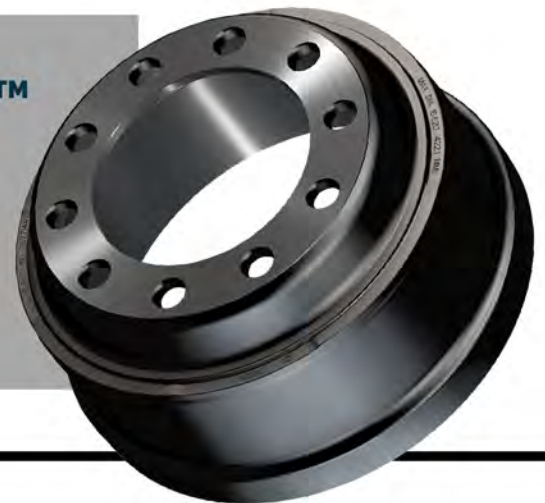

CONMET TRUTURN™
BRAKE DRUMS
CM-10009830
CM-10080760